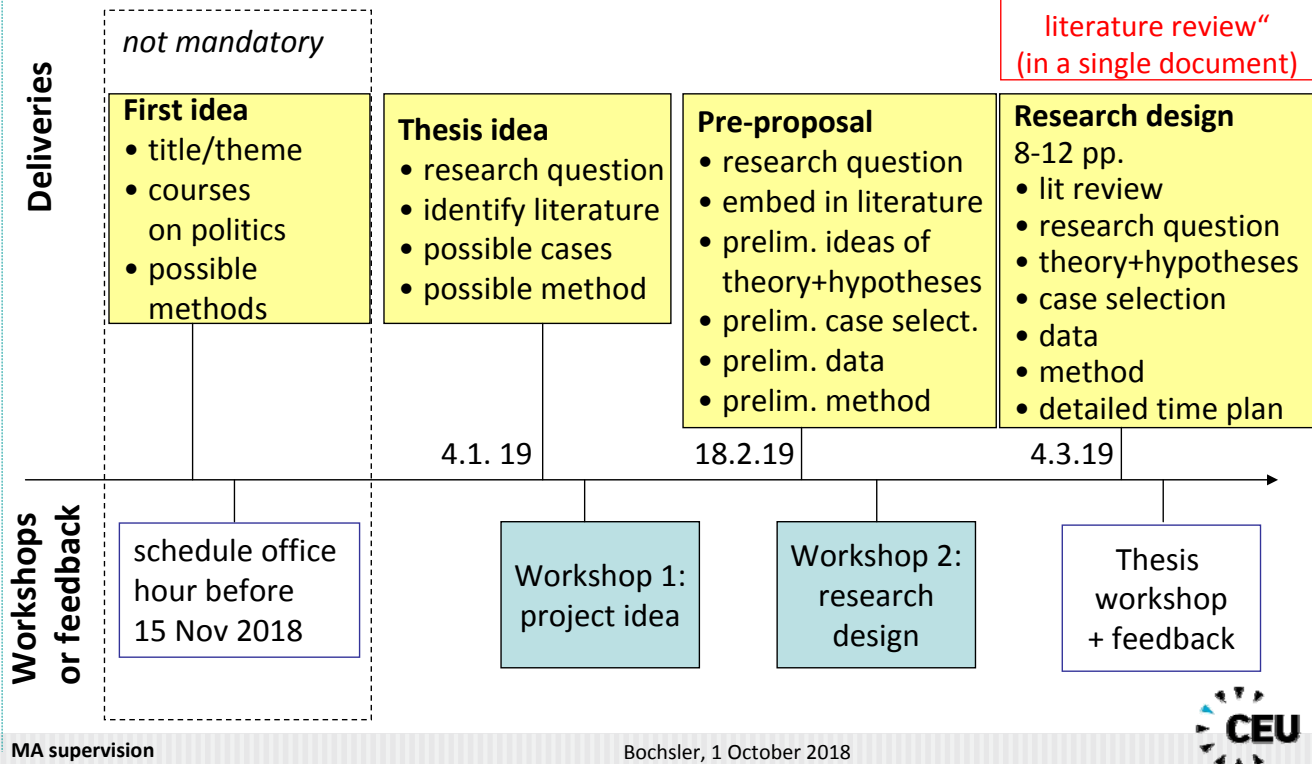

The MA thesis roadmap (1)*

* to be adjusted to the dates fixed by the program

Equivalent to
„Thesis proposal +
outline +
literature review“
(in a single document)

The MA thesis roadmap (2)